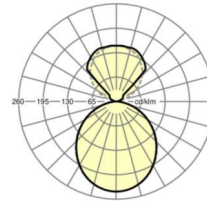

CHARACTERISTICS

Order number	60513024185
EAN number	4020863319114
Commodity code	94051190
Certification mark	IP 20, Protection class I, F, Indoor, CE
Impact resistance (IK rating)	IK02
Ambient temperatur	ta 25°C
Warranty period	5 years
State funding programs	BEG - Federal funding for efficient buildings (valid only for Germany)

ELECTRICAL ENGINEERING

Controller	Electronic driver (1 pcs.)
System output	31W
Mains voltage	230V/50Hz
Circuit breakers (inrush current)	9 pieces/B10, 16 pieces/B16, 15 pieces/C10, 27 pieces/C16
Energy efficiency class/light source	C

LIGHTING TECHNOLOGY

Placement	LED, Colour rendering/Light colour CRI ≥ 80 / 4000K
Colour tolerance (MacAdam)	3SDCM
Nominal luminous flux	3686lm
LED service life	50000h L80/B10 (Tq 25°C)
Luminaire luminous efficiency	120lm/W
UGR lat./long.	21.1 / 21.2

MECHANICS

Housing colour	silver grey/white aluminium RAL 9006
Dimensions (LxWxH/DxH)	1476mm x 85mm x 72mm
Weight (net)	3.8kg
Type of installation	Pendant individual mounting, Pendant light strip mounting

Dimensions

L	1476 mm	Length
B	85 mm	Width
H	72 mm	Height
A1	1400 mm	Mounting distance single mounting
A2	1438 mm	Mounting distance 1st luminaire of the light run
A3	1476 mm	Mounting distance between luminaires in a light run arrangement
P min	150 mm	Minimum suspension length
P max	1900 mm	Maximum suspension length

DEEP-LINK

<https://www.regiolux.de/en/article/60513024185>

Reference	LED 3500lm 840
ηLB	100 %
Φ ↓/↑	65 % / 35 %
UGR lat./long.	21.1 / 21.2